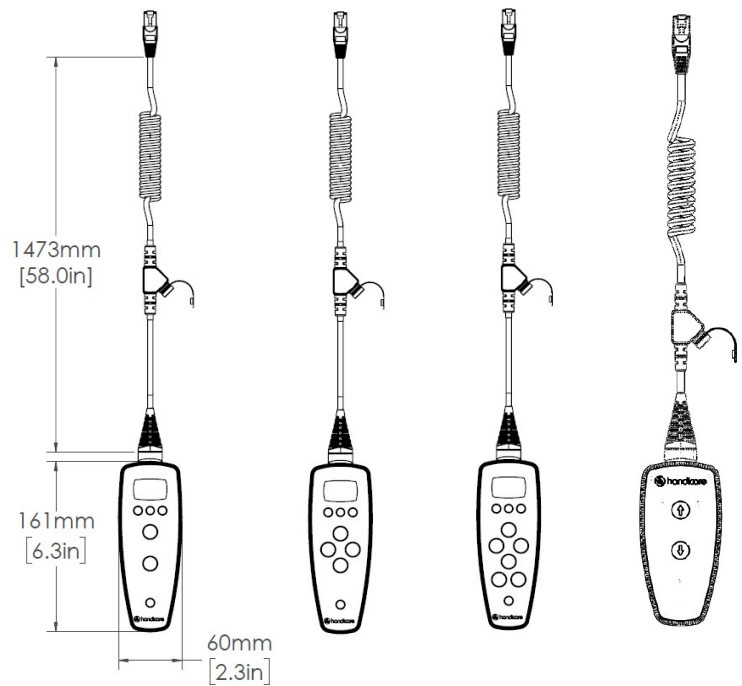

Hand Controls

A-Series

Dimensions: 60mm x 161mm (2.3" x 6.3")
w/1473mm (58") cord

- 635400US - Hand Control 2 Channel w/ Charging
- 635401US - Hand Control 4 Channel w/ Charging
- 635402US - Hand Control 6 Channel w/ Charging

AP-300

- 637026 - Hand Control 2 channel

AP-450

- 635625 - Hand Control 2 channel

C-450/625 (with clip 635663)

- 635600HC - Hand Control 2 channel
- 635601HC - Hand Control 4 channel
- 635602HC - Hand Control 6 channel

C-800/1000 (with clip 635603)

- 635600 - Hand Control 2 channel
- 635601 - Hand Control 4 channel
- 635602 - Hand Control 6 channel

P-400/600

- 635612 - Hand Control 2 channel